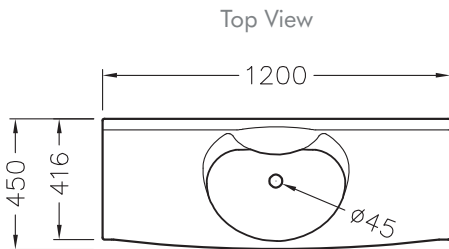

Sapphire Durastone® Vanity 1200mm Single Bowl

The Sapphire Vanity range comes with a Durastone® vanity top which provides a strong and smooth finish for easy cleaning and durability. Floorstanding unit of solid construction with rear of cabinet fully enclosed.

Tapware as illustrated not included

| | | |
|-------------------------|---|-----------------|
| Product | 16947A-0 | |
| Colour/Finish | White | |
| Includes | Vanity Top 1200mm Single Bowl with soap recess Cabinet Unit 1200mm 2 Door, 3 Drawer, with shelf and Chrome Handles | |
| Material | Durastone® closed mold composite vanity top High gloss polyurethane paint on exterior cabinet surfaces | |
| Weight (kg) | 17 | |
| Associated Items | Basic basin waste outlet (rubber plug) | Chrome 3280-CP |
| | Basic chrome plug | Chrome 3281-CP |
| | Designer basin waste | Chrome 7712A-CP |
| Note | Vanity Top is not pre drilled for tapware (template for drilling supplied with vanity top) | |

All measurements shown are in millimetres.
Sizes are approximate.
May 08