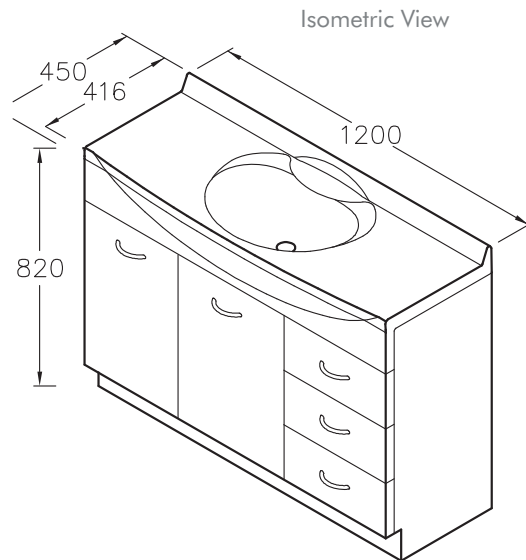

Sapphire Durastone® Vanity 1200mm Single Bowl

The Sapphire Vanity range comes with a Durastone® vanity top which provides a strong and smooth finish for easy cleaning and durability. Floorstanding unit of solid construction with rear of cabinet fully enclosed.

Tapware as illustrated not included

| | | |
|-------------------------|---|-----------------|
| Product | 16947A-0 | |
| Colour/Finish | White | |
| Includes | Vanity Top 1200mm Single Bowl with soap recess Cabinet Unit 1200mm 2 Door, 3 Drawer, with shelf and Chrome Handles | |
| Material | Durastone® closed mold composite vanity top High gloss polyurethane paint on exterior cabinet surfaces | |
| Weight (kg) | 17 | |
| Associated Items | Basic basin waste outlet (rubber plug) | Chrome 3280-CP |
| | Basic chrome plug | Chrome 3281-CP |
| | Designer basin waste | Chrome 7712A-CP |
| Note | Vanity Top is not pre drilled for tapware (template for drilling supplied with vanity top) | |

All measurements shown are in millimetres.
Sizes are approximate.
May 08