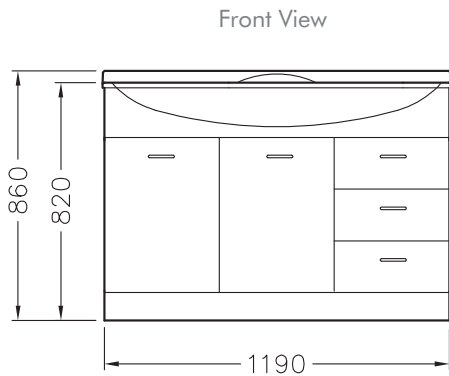

Sapphire Durastone® Vanity 1200mm Single Bowl

The Sapphire Vanity range comes with a Durastone® vanity top which provides a strong and smooth finish for easy cleaning and durability. Floorstanding unit of solid construction with rear of cabinet fully enclosed.

Tapware as illustrated not included

| | | |
|-------------------------|---|-----------------|
| Product | 16947A-0 | |
| Colour/Finish | White | |
| Includes | Vanity Top 1200mm Single Bowl with soap recess Cabinet Unit 1200mm 2 Door, 3 Drawer, with shelf and Chrome Handles | |
| Material | Durastone® closed mold composite vanity top High gloss polyurethane paint on exterior cabinet surfaces | |
| Weight (kg) | 17 | |
| Associated Items | Basic basin waste outlet (rubber plug) | Chrome 3280-CP |
| | Basic chrome plug | Chrome 3281-CP |
| | Designer basin waste | Chrome 7712A-CP |
| Note | Vanity Top is not pre drilled for tapware (template for drilling supplied with vanity top) | |

All measurements shown are in millimetres.
Sizes are approximate.
May 08