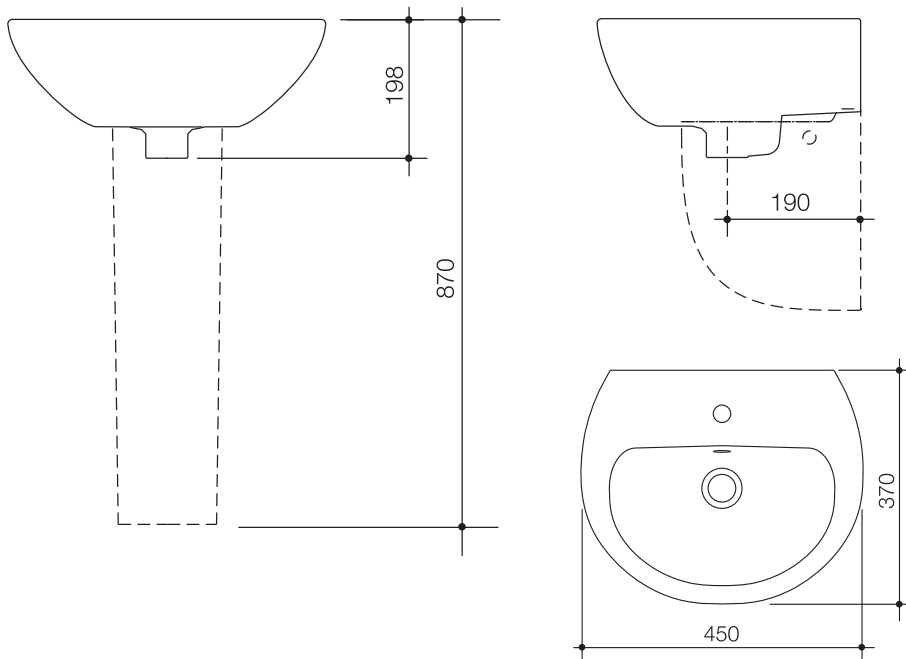

Venecia 450 Wall Basin

Vitreous china with 4.0 litre capacity to overflow

Integral overflow with chrome dress ring

One tap hole

Basin fixing kit included

450 x 370

All measurements shown are in millimetres.
Sizes are approximate.
August 09