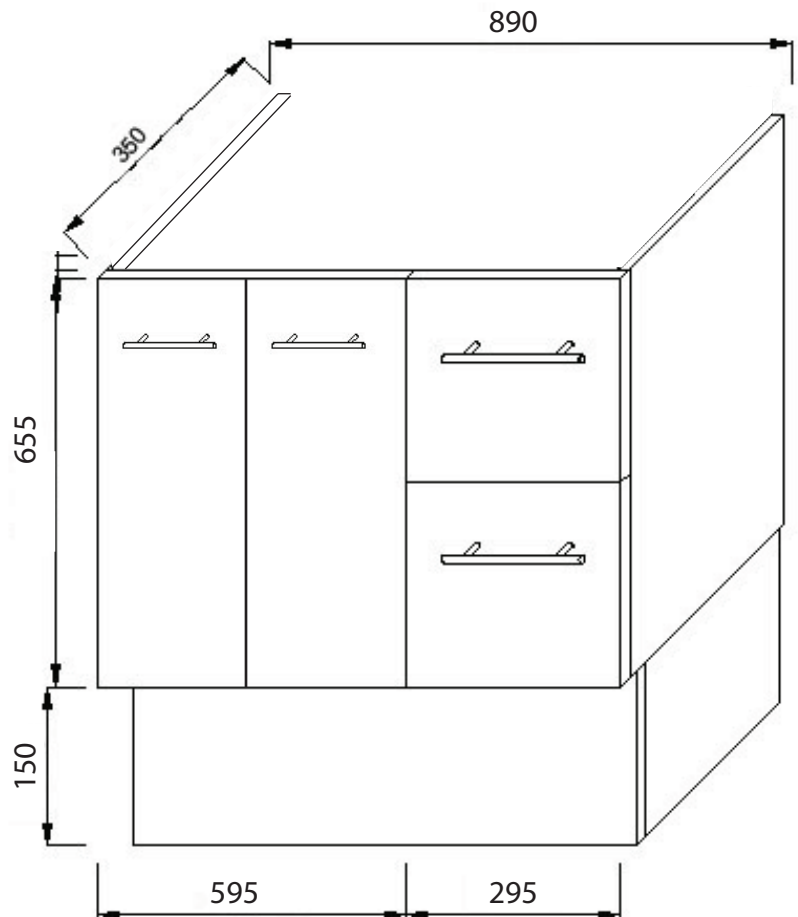

Vanities

Paris 900mm MK2 Ensuite Vanity

Paris MK2 Ensuite vanity is simply, slim line design that will compliment any modern bathroom. The Paris MK2 Ensuite 900 is especially suited to bathrooms with limited space but still provides plenty of storage

All measurements shown are in millimetres
Size are approximate
Aug 2013

High Quality- Low Price!

0800 449 993 www.plumbin.co.nz