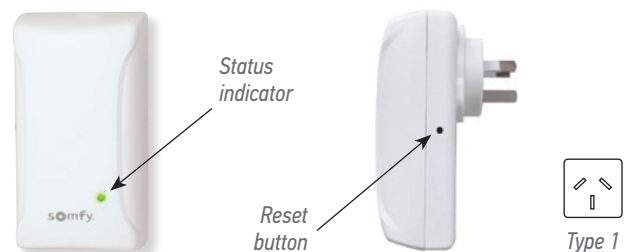

Somfy myLink

PRODUCT SPECIFICATIONS

OPERATING PRINCIPLE

Somfy myLink

RTS Communications
between Somfy myLink and the home's devices.

WIFI Communications
between the router and the Somfy myLink.

Remote Control (3G/4G)
Commands sent from the smartphone/tablet via the 3G/4G Internet network.

Control from Home
Commands sent from the smartphone/tablet via the home's WiFi.

COMPATIBLE END PRODUCTS

Lights

Roller Blinds

Venetian Blinds

Awnings

External Blinds

Roller Shutters

Curtains

TECHNICAL CHARACTERISTICS

Operating Temperature	0°C to 45°C
Protection Rating	IP 20
Radio Frequency	Wifi: 2.4GHz, 802.11b/g/n RTS: 433.42 MHz
Radio Hz Range	200 metres in open field, 20 metres through 2 reinforced concrete walls
Dimension (H x W x D mm)	105 x 57 x 52 (without plug)