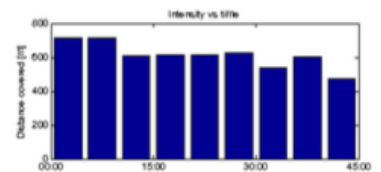

For multiple Pods (the Team) a Docking Station is available for simultaneous charging and data synchronisation of up to 30 devices.

Sold separately is the Zephyr HxM Heart Rate Monitor belt, compatible with FieldWiz plus the Pairing and report integration for HRM belt

**Currently under development and available this year -
Replay function to analyse any phase of play.**

The technology is already built into the hardware, software programming in progress

- Affordable - Easy to use - Accurate data
- ONE OFF PRICE - no ongoing costs or fees for life of device
- Web based - no software needed, always up to date
- Standalone - no extra hardware required on the field
- Customizable report - collect only the data you need
- Integrates with Zephyr Heart Rate Monitor

Contact us for a brochure or visit us at www.benesportsmedical.co.nz for more details and videos