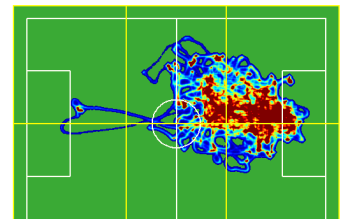

For multiple Pods (the Team) a Docking Station is available for simultaneous charging and data synchronisation of up to 30 devices.

Sold separately is the Zephyr HxM Heart Rate Monitor belt, compatible with FieldWiz plus the Pairing and report integration for HRM belt

**Currently under development and available this year -
Replay function to analyse any phase of play.**

The technology is already built into the hardware, software programming in progress

- Affordable - Easy to use - Accurate data
- ONE OFF PRICE - no ongoing costs or fees for life of device
- Web based - no software needed, always up to date
- Standalone - no extra hardware required on the field
- Customizable report - collect only the data you need
- Integrates with Zephyr Heart Rate Monitor

Contact us for a brochure or visit us at www.benesportsmedical.co.nz for more details and videos