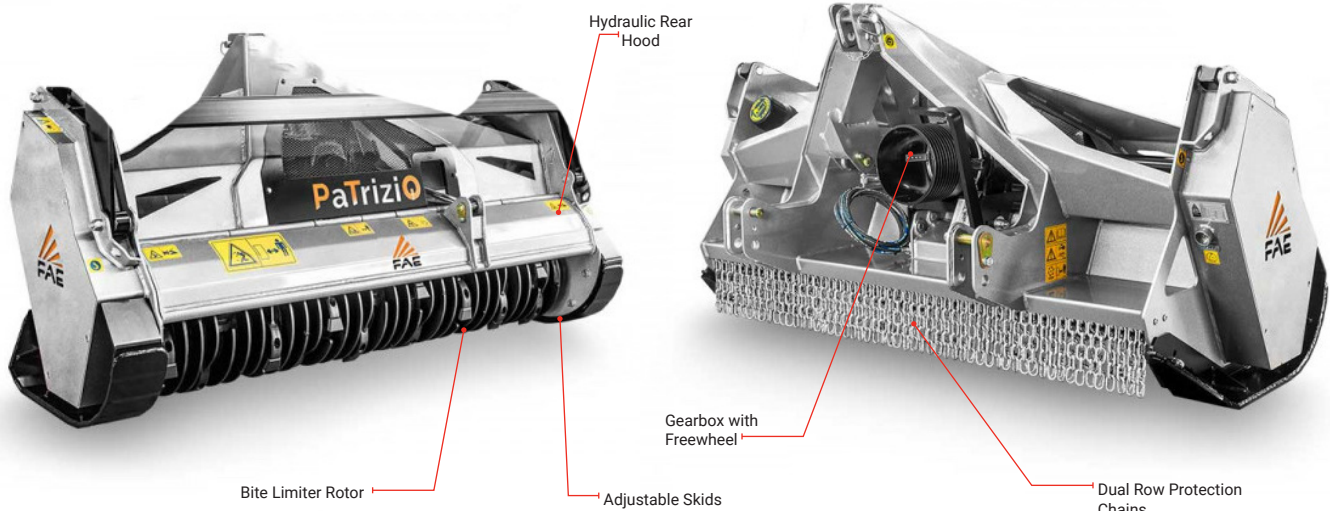

PATRIZIO - 200

PTO TRACTOR MOUNTED MULCHER

PTO tractor mounted mulcher with fixed tooth bite limiter rotor for tractors between 50 - 100hp

FEATURES

STANDARD EQUIPMENT ON NZ MODELS

Hydraulic rear hood

Bite limiter rotor

Adjustable skids

Welded steel counter blades

Dual row protection chains

PTO shaft with cam clutch

Gearbox with freewheel

FACTORY OPTIONS FOR INDENT ORDERS ONLY

Mechanical push frame

Hydraulic top link

Multiple tooth options

PTO rpm	Working width (mm)	Total width (mm)	Weight (kg)	Max shredding (mm)	No. teeth type (BL Blades)
1000	1960	2226	980	150	36