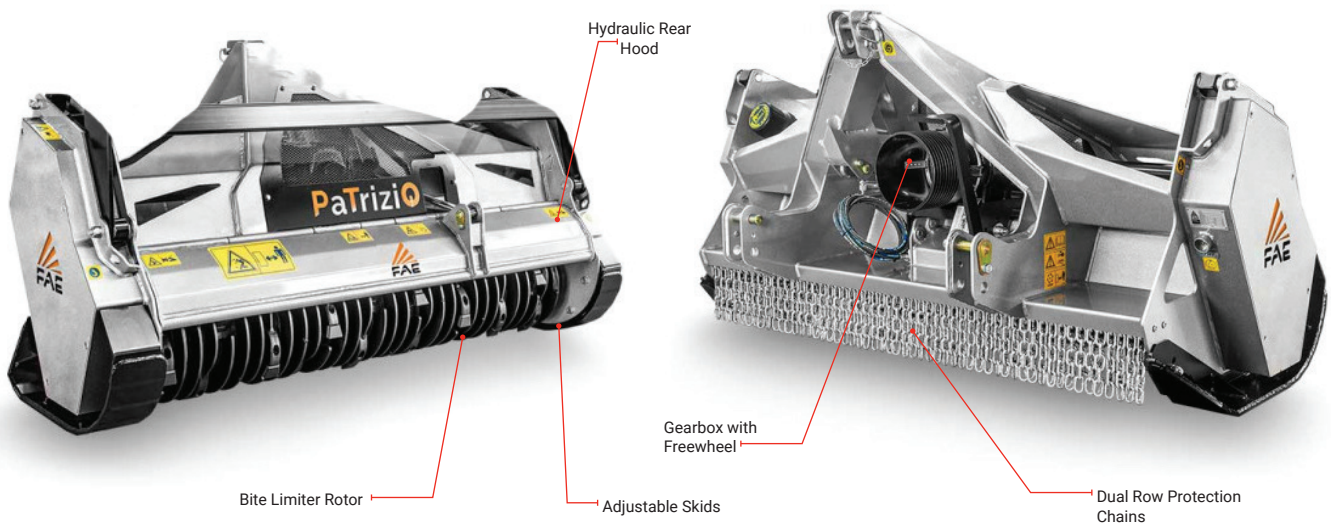

## PTO TRACTOR MOUNTED MULCHER

PTO tractor mounted mulcher with fixed tooth bite limiter rotor for tractors between 50 - 100hp

#### STANDARD EQUIPMENT ON NZ MODELS

Hydraulic rear hood

Bite limiter rotor

Adjustable skids

Welded steel counter blades

Dual row protection chains

PTO shaft with cam clutch

Gearbox with freewheel

#### FACTORY OPTIONS FOR INDENT ORDERS ONLY

Mechanical push frame

Hydraulic top link

Multiple tooth options

PTO Tractor Mounted Mulcher	PTO rpm	Working width (mm)	Total width (mm)	Weight (kg)	Max shredding (mm)	No. teeth type (BL Blades)
<b>PATRIZIO - 200</b>	<b>540/1000</b>	<b>1960</b>	<b>2226</b>	<b>980</b>	<b>150</b>	<b>36</b>
<b>PATRIZIO - 175</b>	<b>540/1000</b>	<b>1720</b>	<b>1986</b>	<b>880</b>	<b>150</b>	<b>32</b>