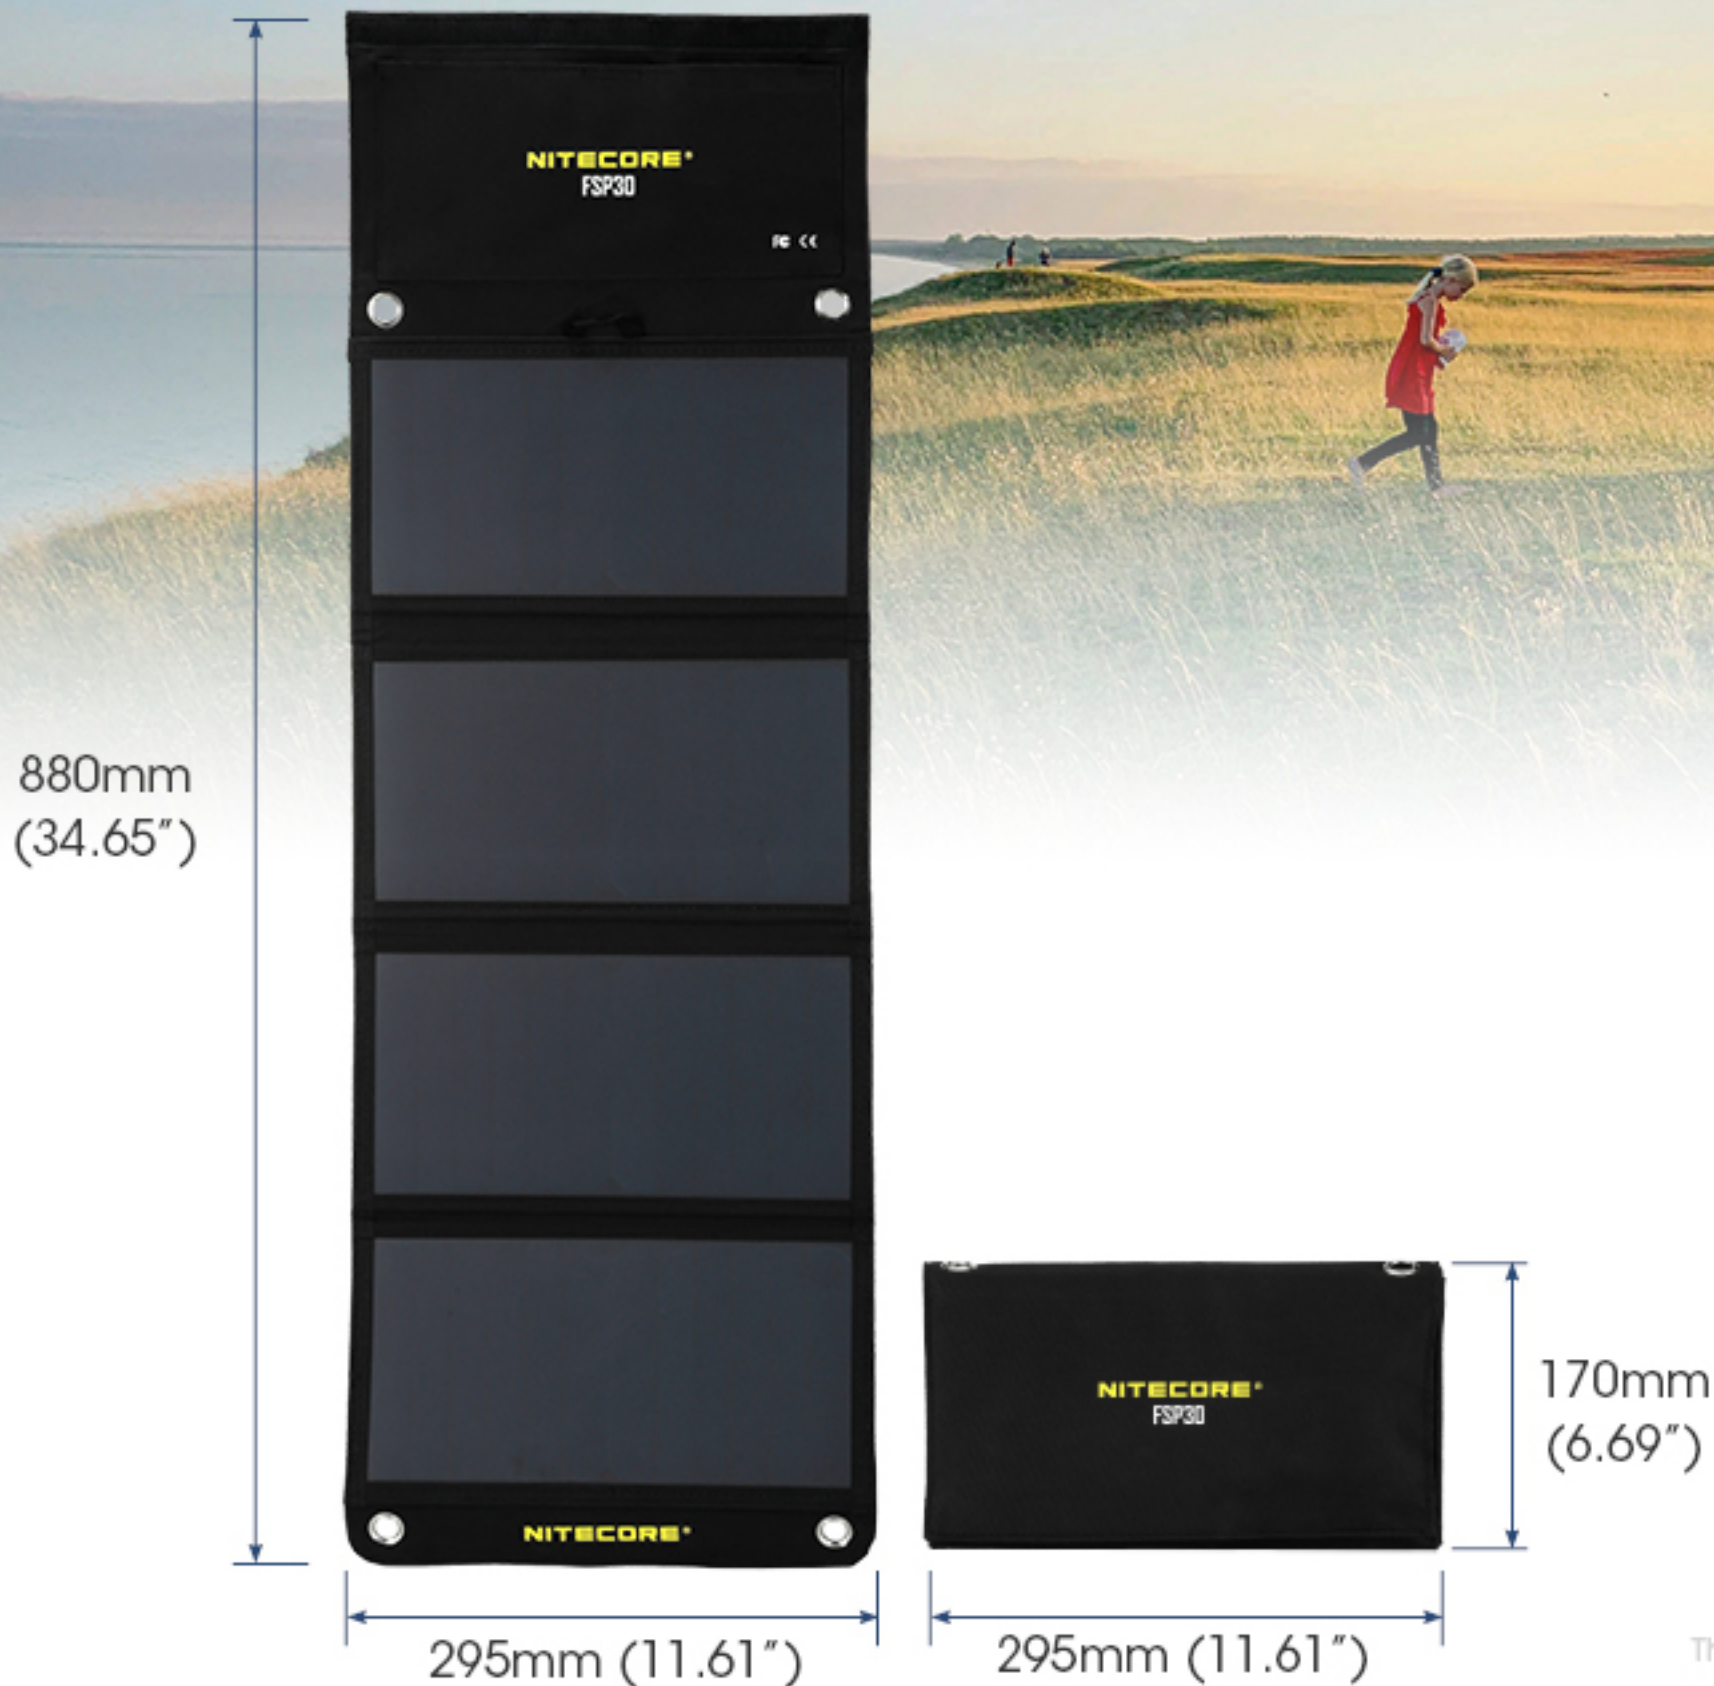

FSP30

30W Foldable Solar Panel

- 2 x USB-A Output, 1 x USB-C Output
- 30W Max Total Output
- 625g (1.38 lbs)
- 24% Cell Efficiency

NITECORE®

FSP30 30W Foldable
Solar Panel

Outstanding Cell
Efficiency of

24%

A solar panel with tablet-like weight and top-of-the-line output power

625g

(1.38 lbs)
Lightweight

57g (0.13 lbs) lighter than a
12.9" iPad Pro, the FSP30 is
easy to carry.

NITECORE®
FSP30

30W

Max Total
Output

More Details

Convenient Pocket

For power banks, smart phones and more.

Metal Loops on Four Corners

Easily hanged on bags or tents.

IPX5 Waterproof

Fearless of rainy weather and splash resistant.

Specifications

Dimensions:

Unfolded: 295mm x 880mm x 4mm
(11.61" x 34.65" x 0.16")

Folded: 295mm x 170mm x 45mm
(11.61" x 6.69" x 1.77")

Weight: 625g ± 5g (1.38 lbs ± 0.01 lbs)

Panel Number: 4

Cell Efficiency: 24%

Total Output Power: 30W (MAX)